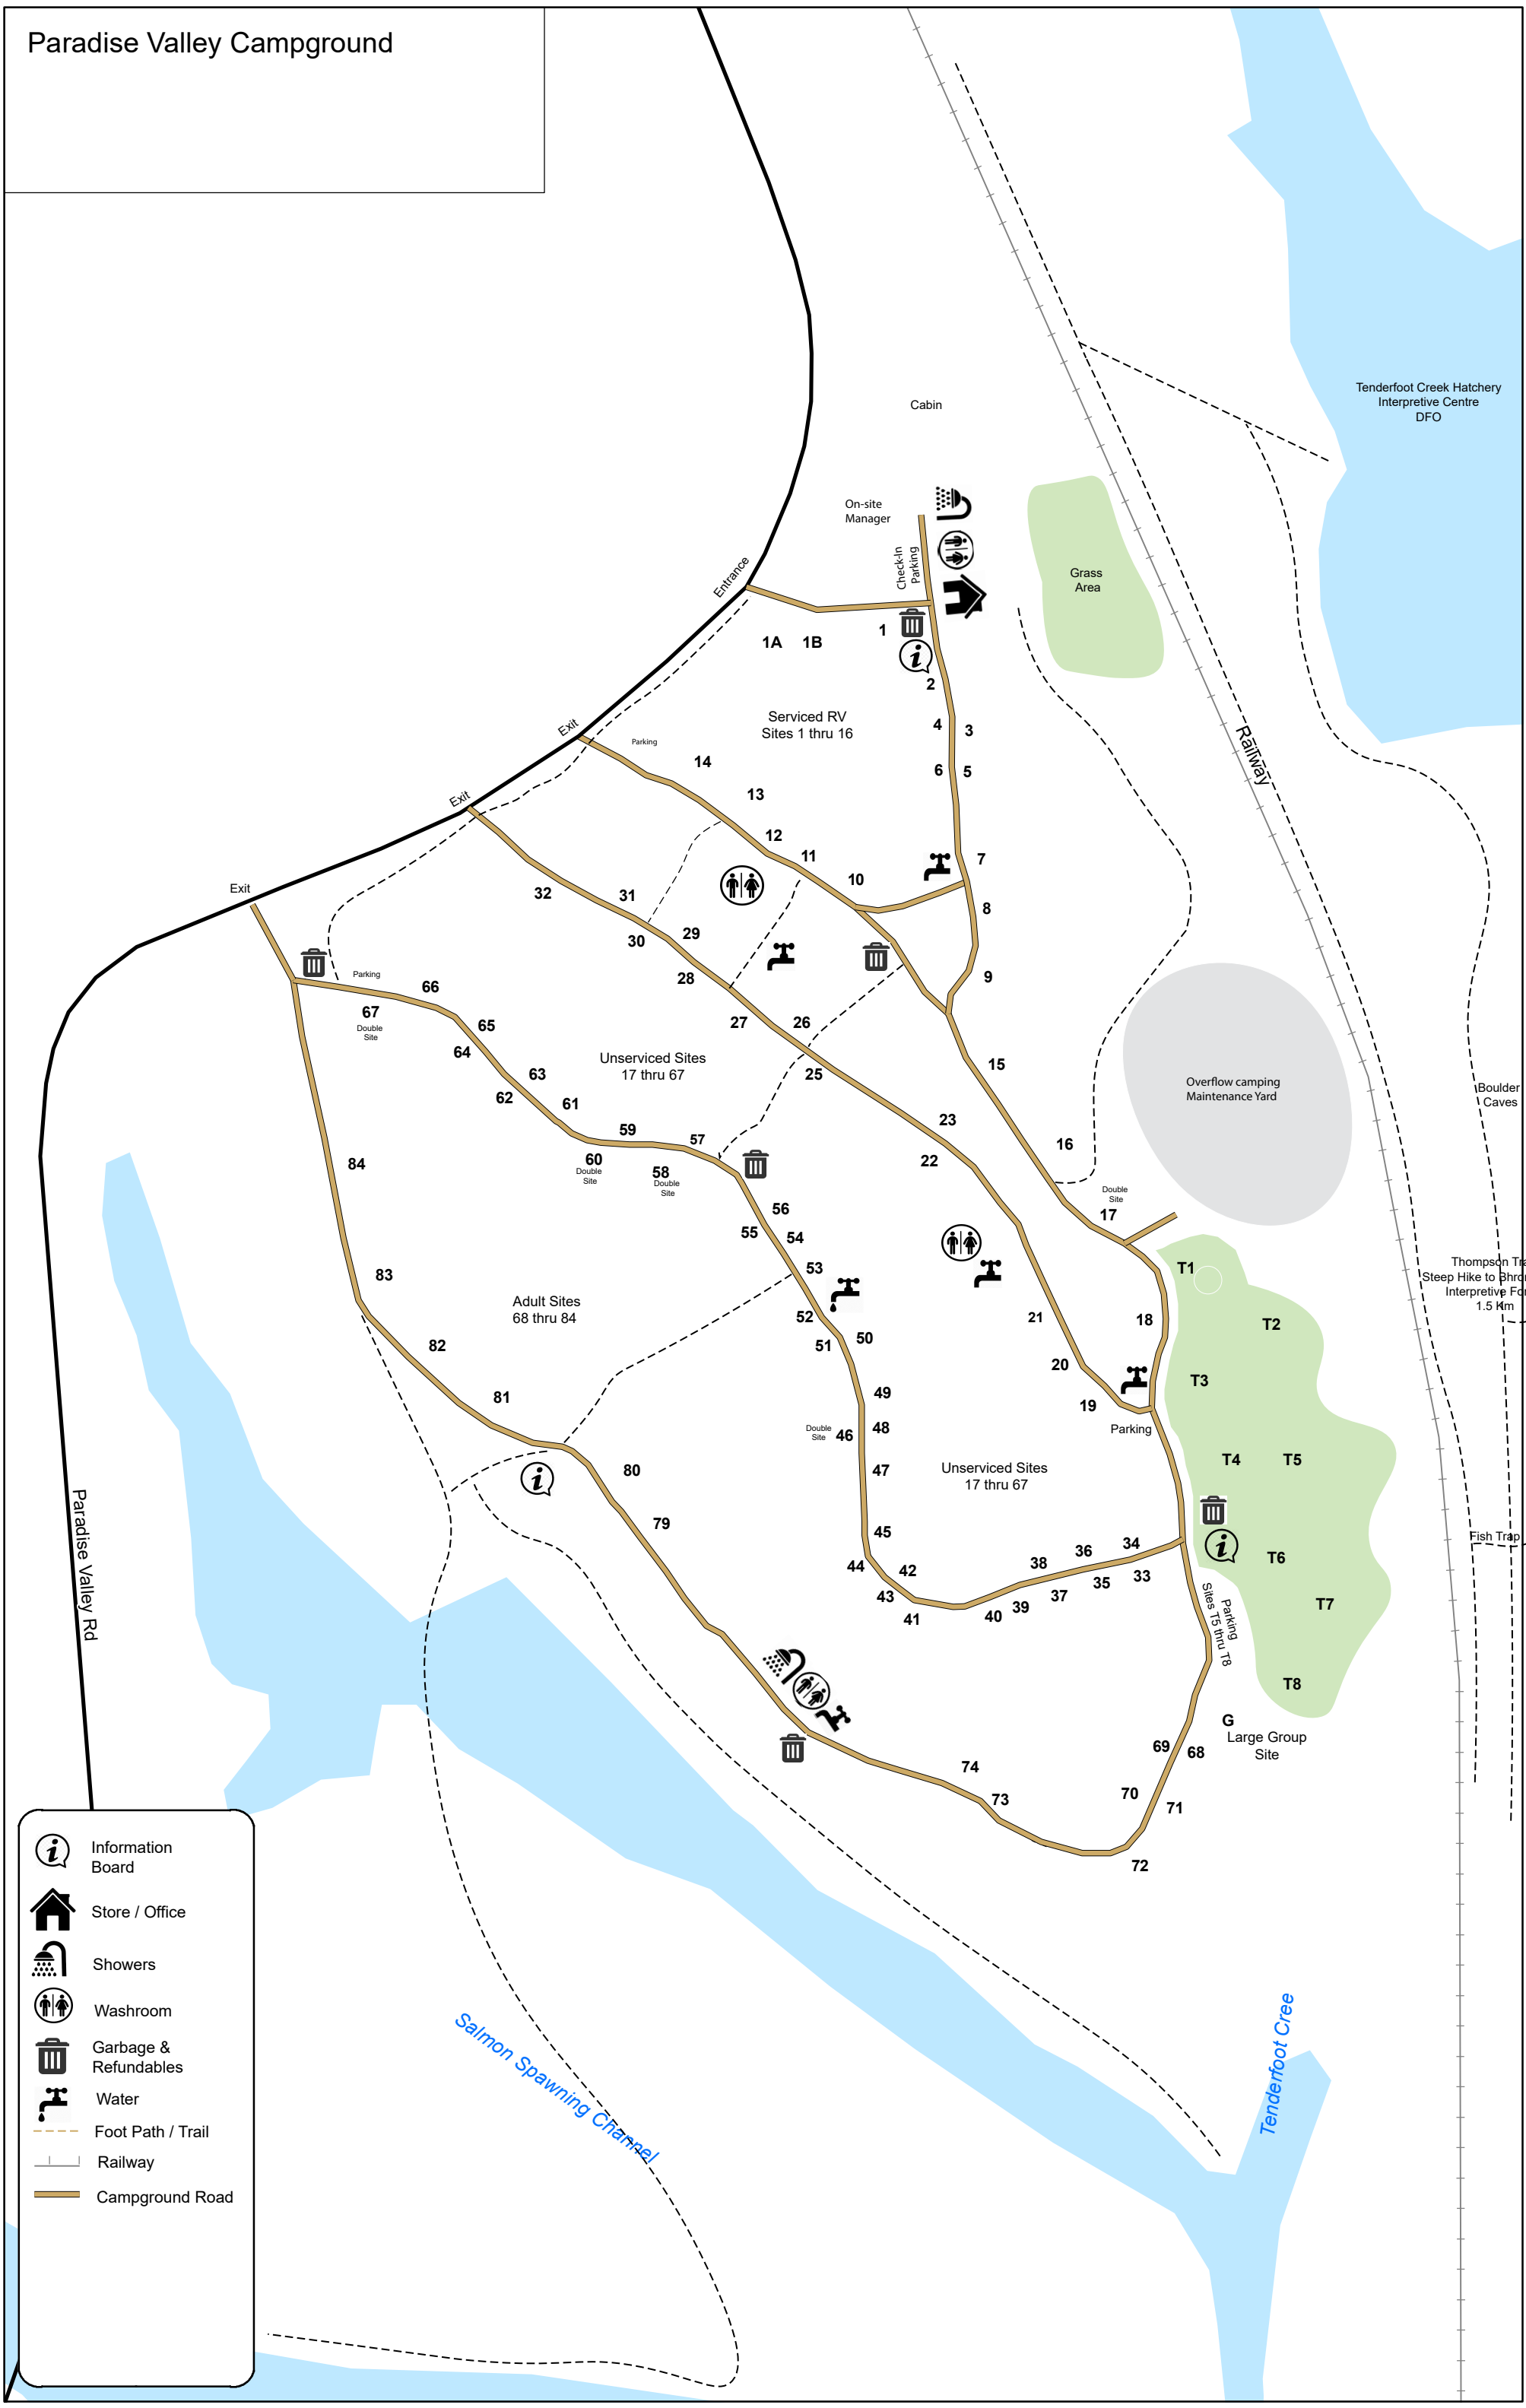

Paradise Valley Campground

Tenderfoot Creek Hatchery
Interpretive Centre
DFO

Grass Area

Overflow camping
Maintenance Yard

Boulder
Caves

Thompson Trail
Steep Hike to Bhrm Lake
Interpretive Forest
1.5 Km

Fish Trap

Paradise Valley Rd

Salmon Spawning Channel

Tenderfoot Cree

- Information Board
- Store / Office
- Showers
- Washroom
- Garbage & Refundables
- Water
- Foot Path / Trail
- Railway
- Campground Road